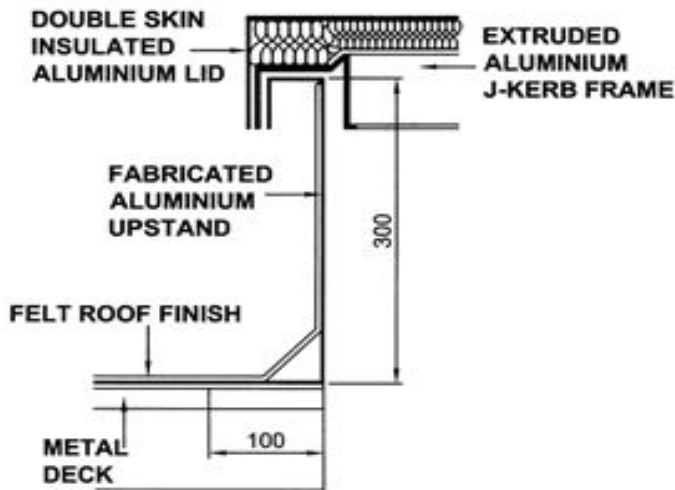

data sheets

smoke ventilators / rooflights data sheet

access hatch fitted to flat roof

access hatch fixed to builders upstand

Queens Mill Road
Lockwood
Huddersfield
West Yorkshire
HD1 3PG
England

t + 44 (0) 1484 517010
f + 44 (0) 1484 517050