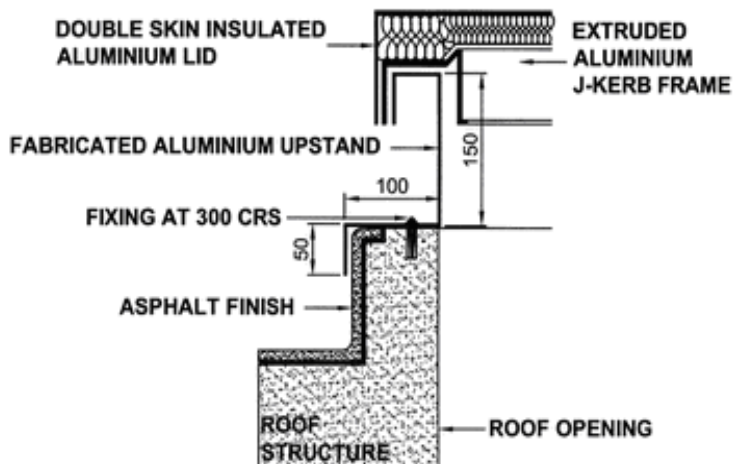

data sheets

smoke ventilators / rooflights data sheet

access hatch fitted to flat roof

access hatch fixed to builders upstand

Queens Mill Road
Lockwood
Huddersfield
West Yorkshire
HD1 3PG
England

t + 44 (0) 1484 517010
f + 44 (0) 1484 517050