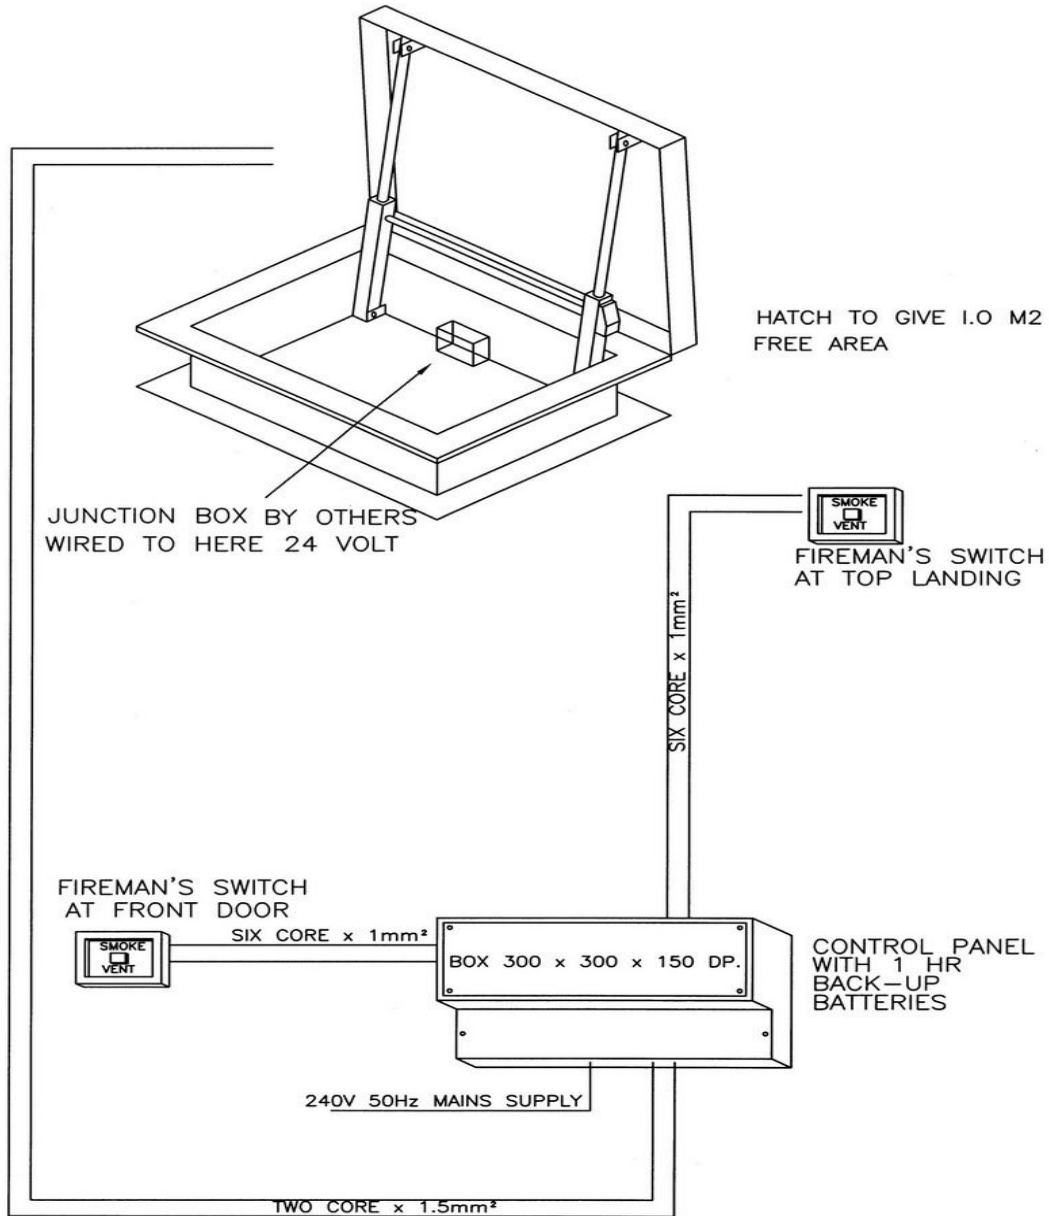

Queens Mill Road
Lockwood
Huddersfield
West Yorkshire
HD1 3PG
England

t + 44 (0) 1484 517010
f + 44 (0) 1484 517050

e sales@n-gn.co.uk
w www.glassbending.co.uk

Reg. No. 5719519
VAT No. 878033306